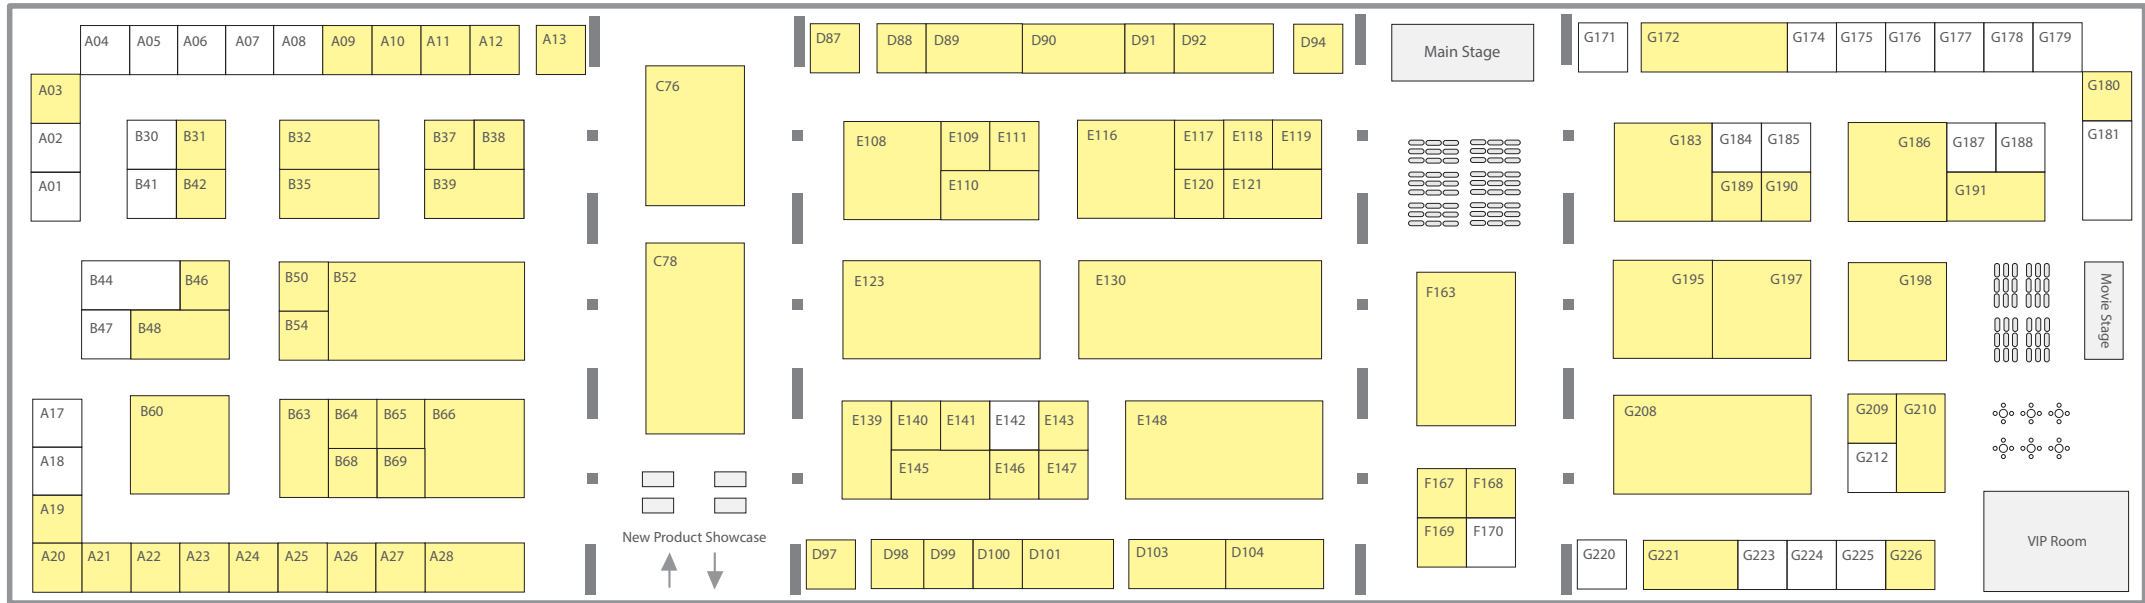

ARE Show Shanghai Floor Plan

07-09 April 2017
Shanghai East Asia Exhibition Centre
Shanghai, China

-  9sqm (3X3 meter Booth)
-  Booked